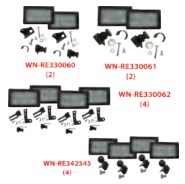

PART NUMBER: WN-RE342545

FEATURES: Light, Cab, LED, Grille Mount LED Light & Bracket Kit, 1700 Lumens
APPLICATIONS: 8100, 8100T, 8110, 8110T, 8200, 8200T, 8210, 8210T, 8300, 8300T, 8310, 8310T, 8400, 8400T, 8410, 8410T

JOHN DEERE®

PART NUMBER: WN-8000LEDKIT

FEATURES: Light, LED, Kit, LED Light Kit, Includes 12 lights, 1700 Lumens
APPLICATIONS: 8100, 8200, 8300, 8400, 8100T, 8200T, 8300T, 8400T, 8110, 8210, 8310, 8410, 8110T, 8210T, 8310T, 8410T

JOHN DEERE®