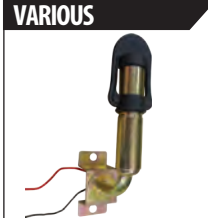

VARIOUS
PART NUMBER: WN-BMP800
FEATURES: Light, Cab, Warning Beacon, Pipe, 2 Bolt Side Mount Bracket, 180° Rotation
APPLICATIONS: Various